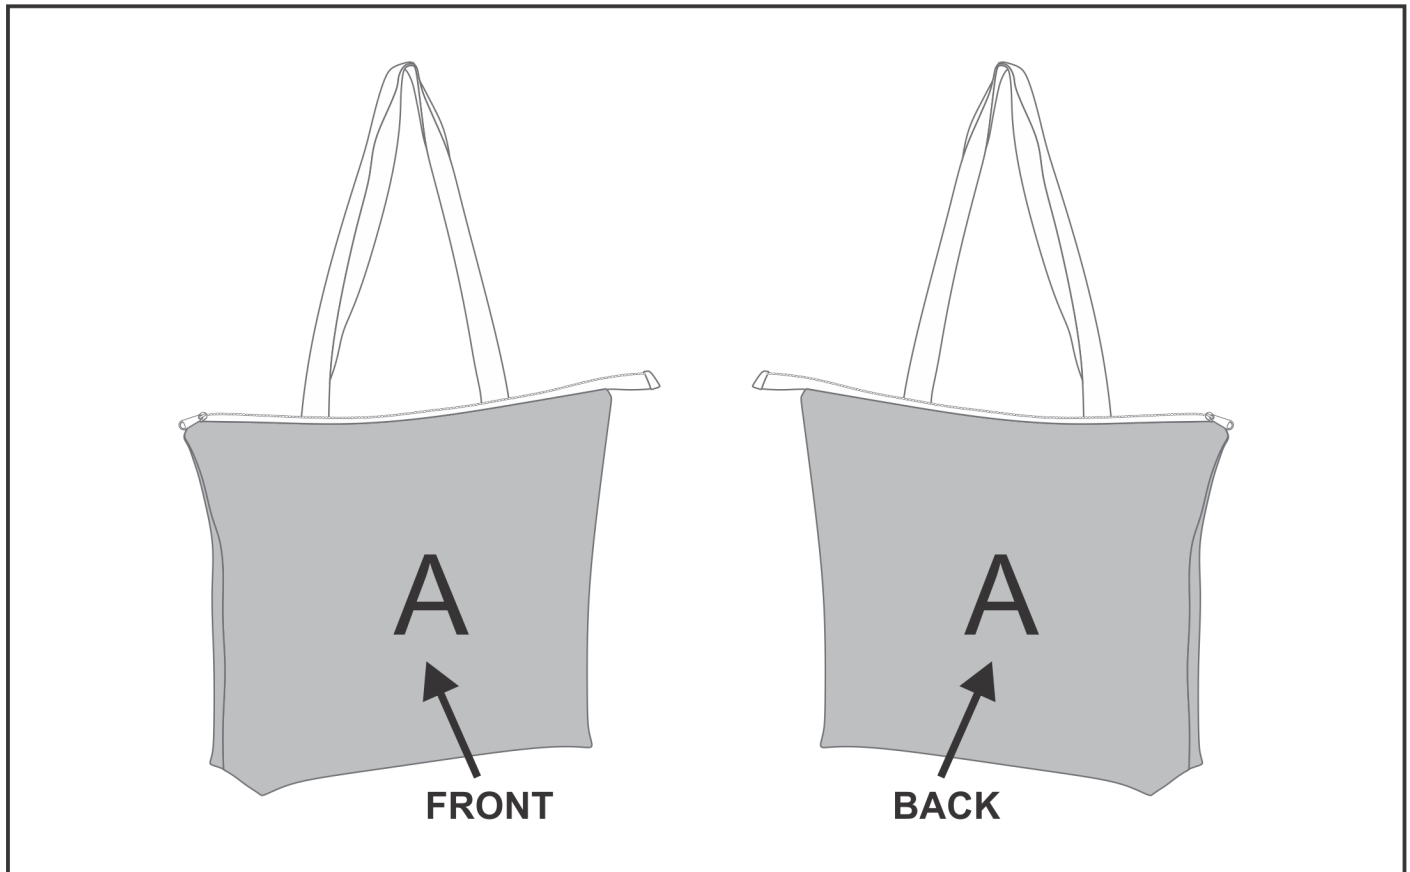

BC-HP-34-G

Hoppla Santon Tote

Need to know:

- Includes 1-Position Sublimation (setup fees apply)
- **Please Note: We cannot guarantee 100% logo Alignment on all Brandable Panels.**

Branding Options:

Position A

1. Custom Sublimation A (CPSUB-A)
Full Colour
Size: 511mm wide x 879mm high